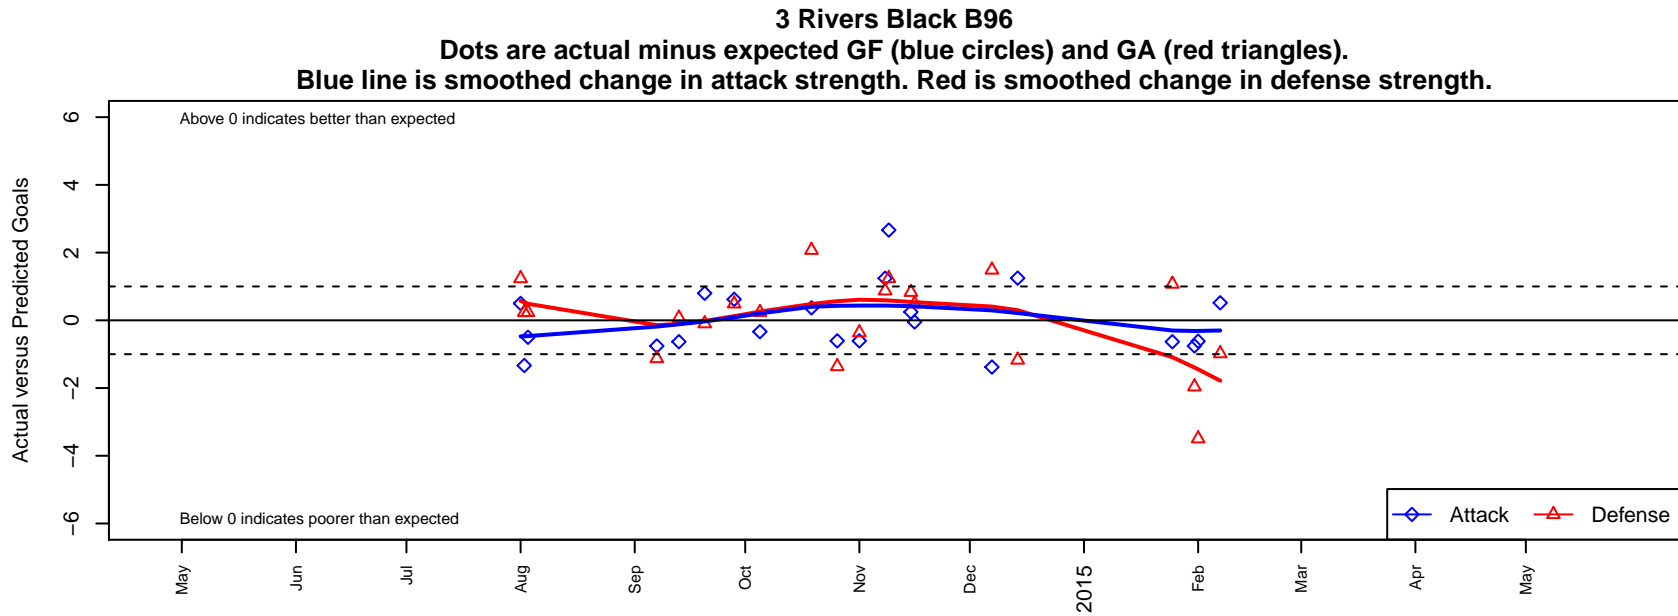

3 Rivers Black B96

3 Rivers SC
Pasco, WA
B96 total strength=1694
attack=24.38 defense=20.1
fall league = RCL B96 Div 2
notes= Evans 2012-2014

alt names used:
3RSC Evans Black BU18 RCL
3RSC Evans Black BU18 RCL

Venues played:
2014 Bend Premier Cup U17-19B U19
2014 RCL B96 Div 2
2014 WYS Championship B96

**attack and defense variance (black dot)
relative to other teams
and top 10 in region**

**attack and defense rating
relative to others at age
and all opponents in last 13 months**