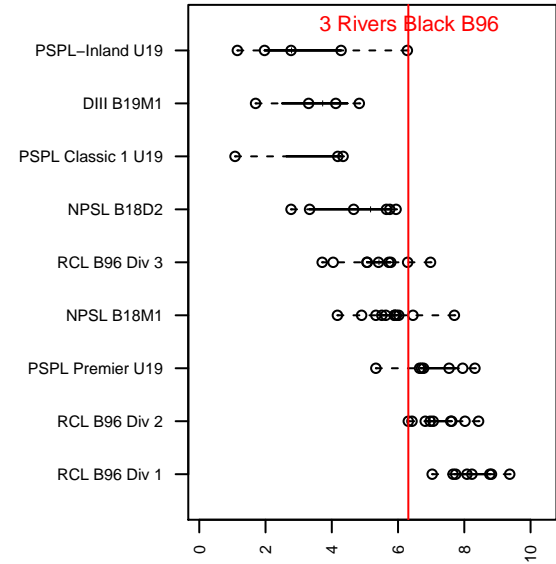

3 Rivers Black B96

3 Rivers SC
Pasco, WA
B96 total strength=1694
attack=24.38 defense=20.1
fall league = RCL B96 Div 2
notes= Evans 2012-2014

alt names used:
3RSC Evans Black BU18 RCL
3RSC Evans Black BU18 RCL

Venues played:
2014 Bend Premier Cup U17-19B U19
2014 RCL B96 Div 2
2014 WYS Championship B96

**attack and defense variance (black dot)
relative to other teams
and top 10 in region**

**attack and defense rating
relative to others at age
and all opponents in last 13 months**